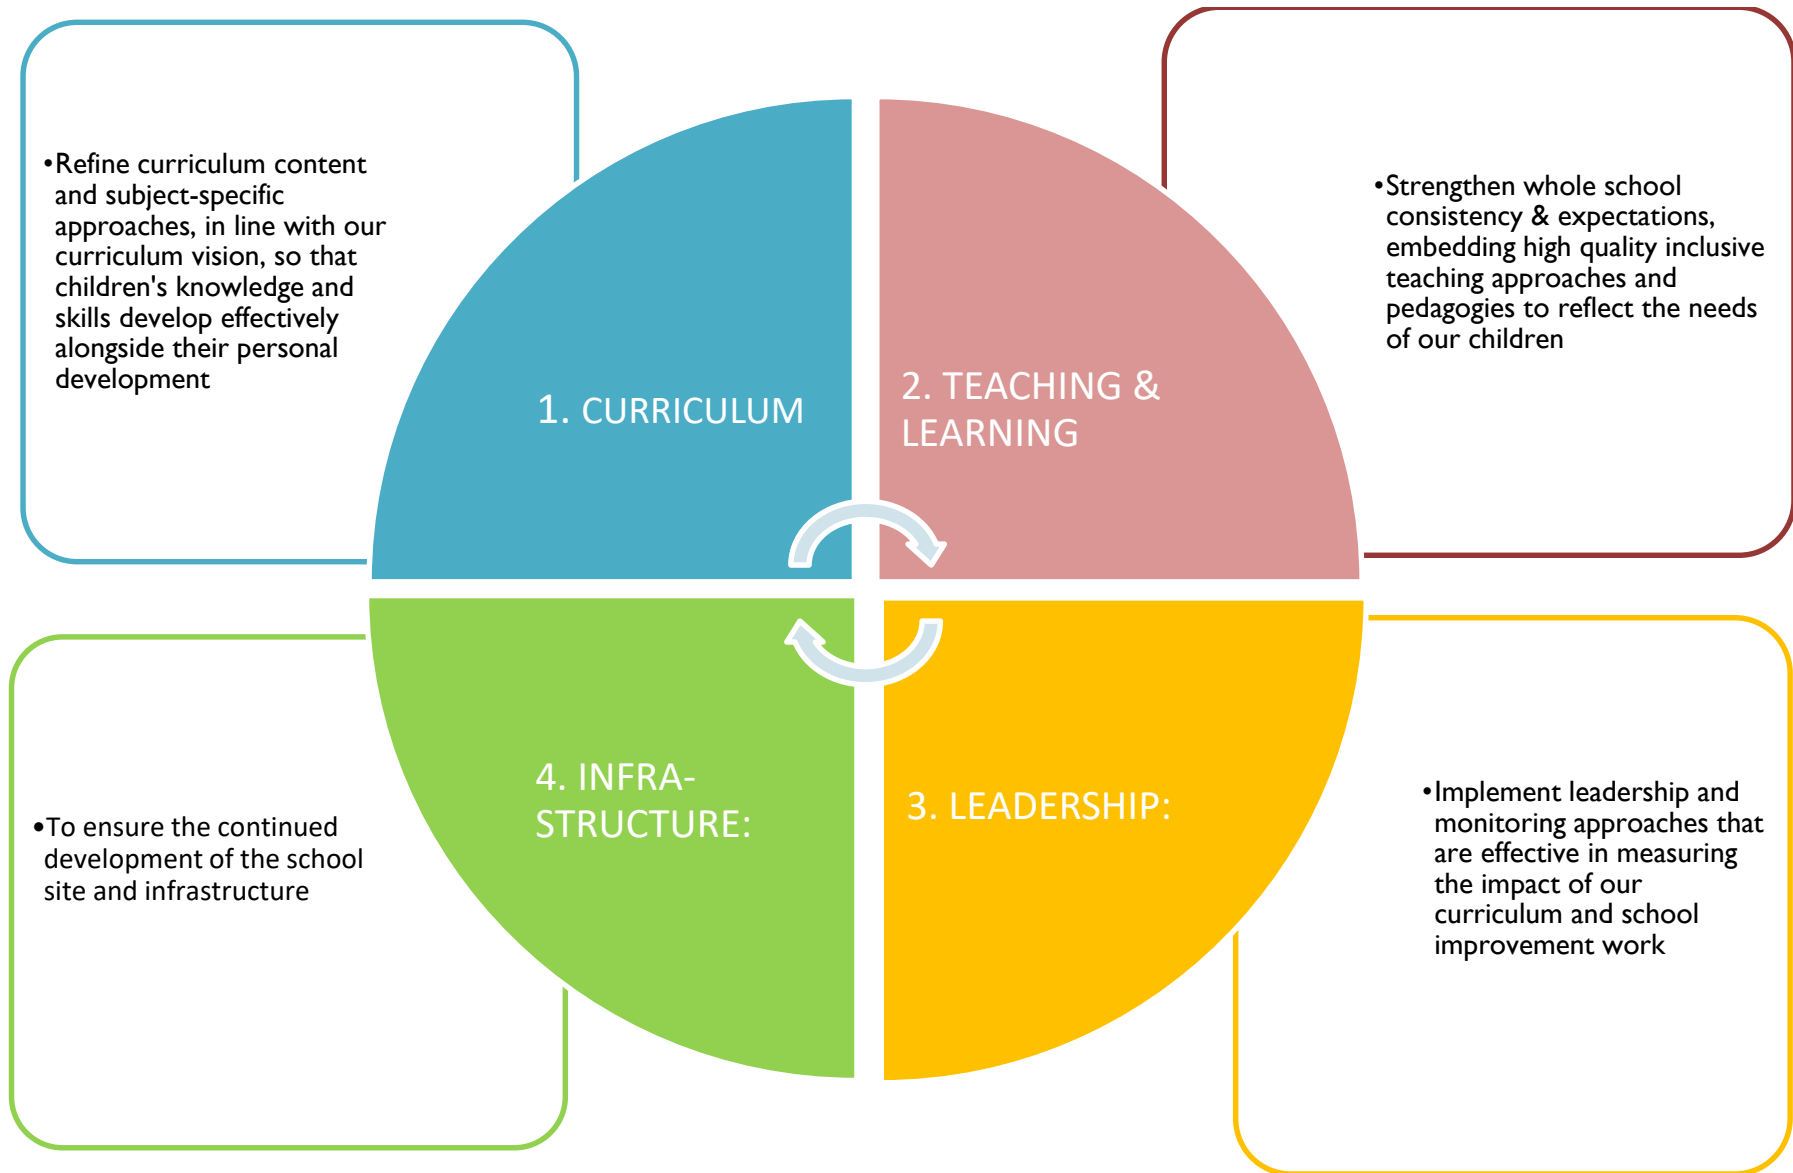

SCHOOL IMPROVEMENT PLAN 2023/24

LONG SUTTON CHURCH OF ENGLAND PRIMARY SCHOOL SCHOOL IMPROVEMENT PLAN 2023-24

SCHOOL IMPROVEMENT PLAN 2023/24

SCHOOL IMPROVEMENT PLAN 2023/24